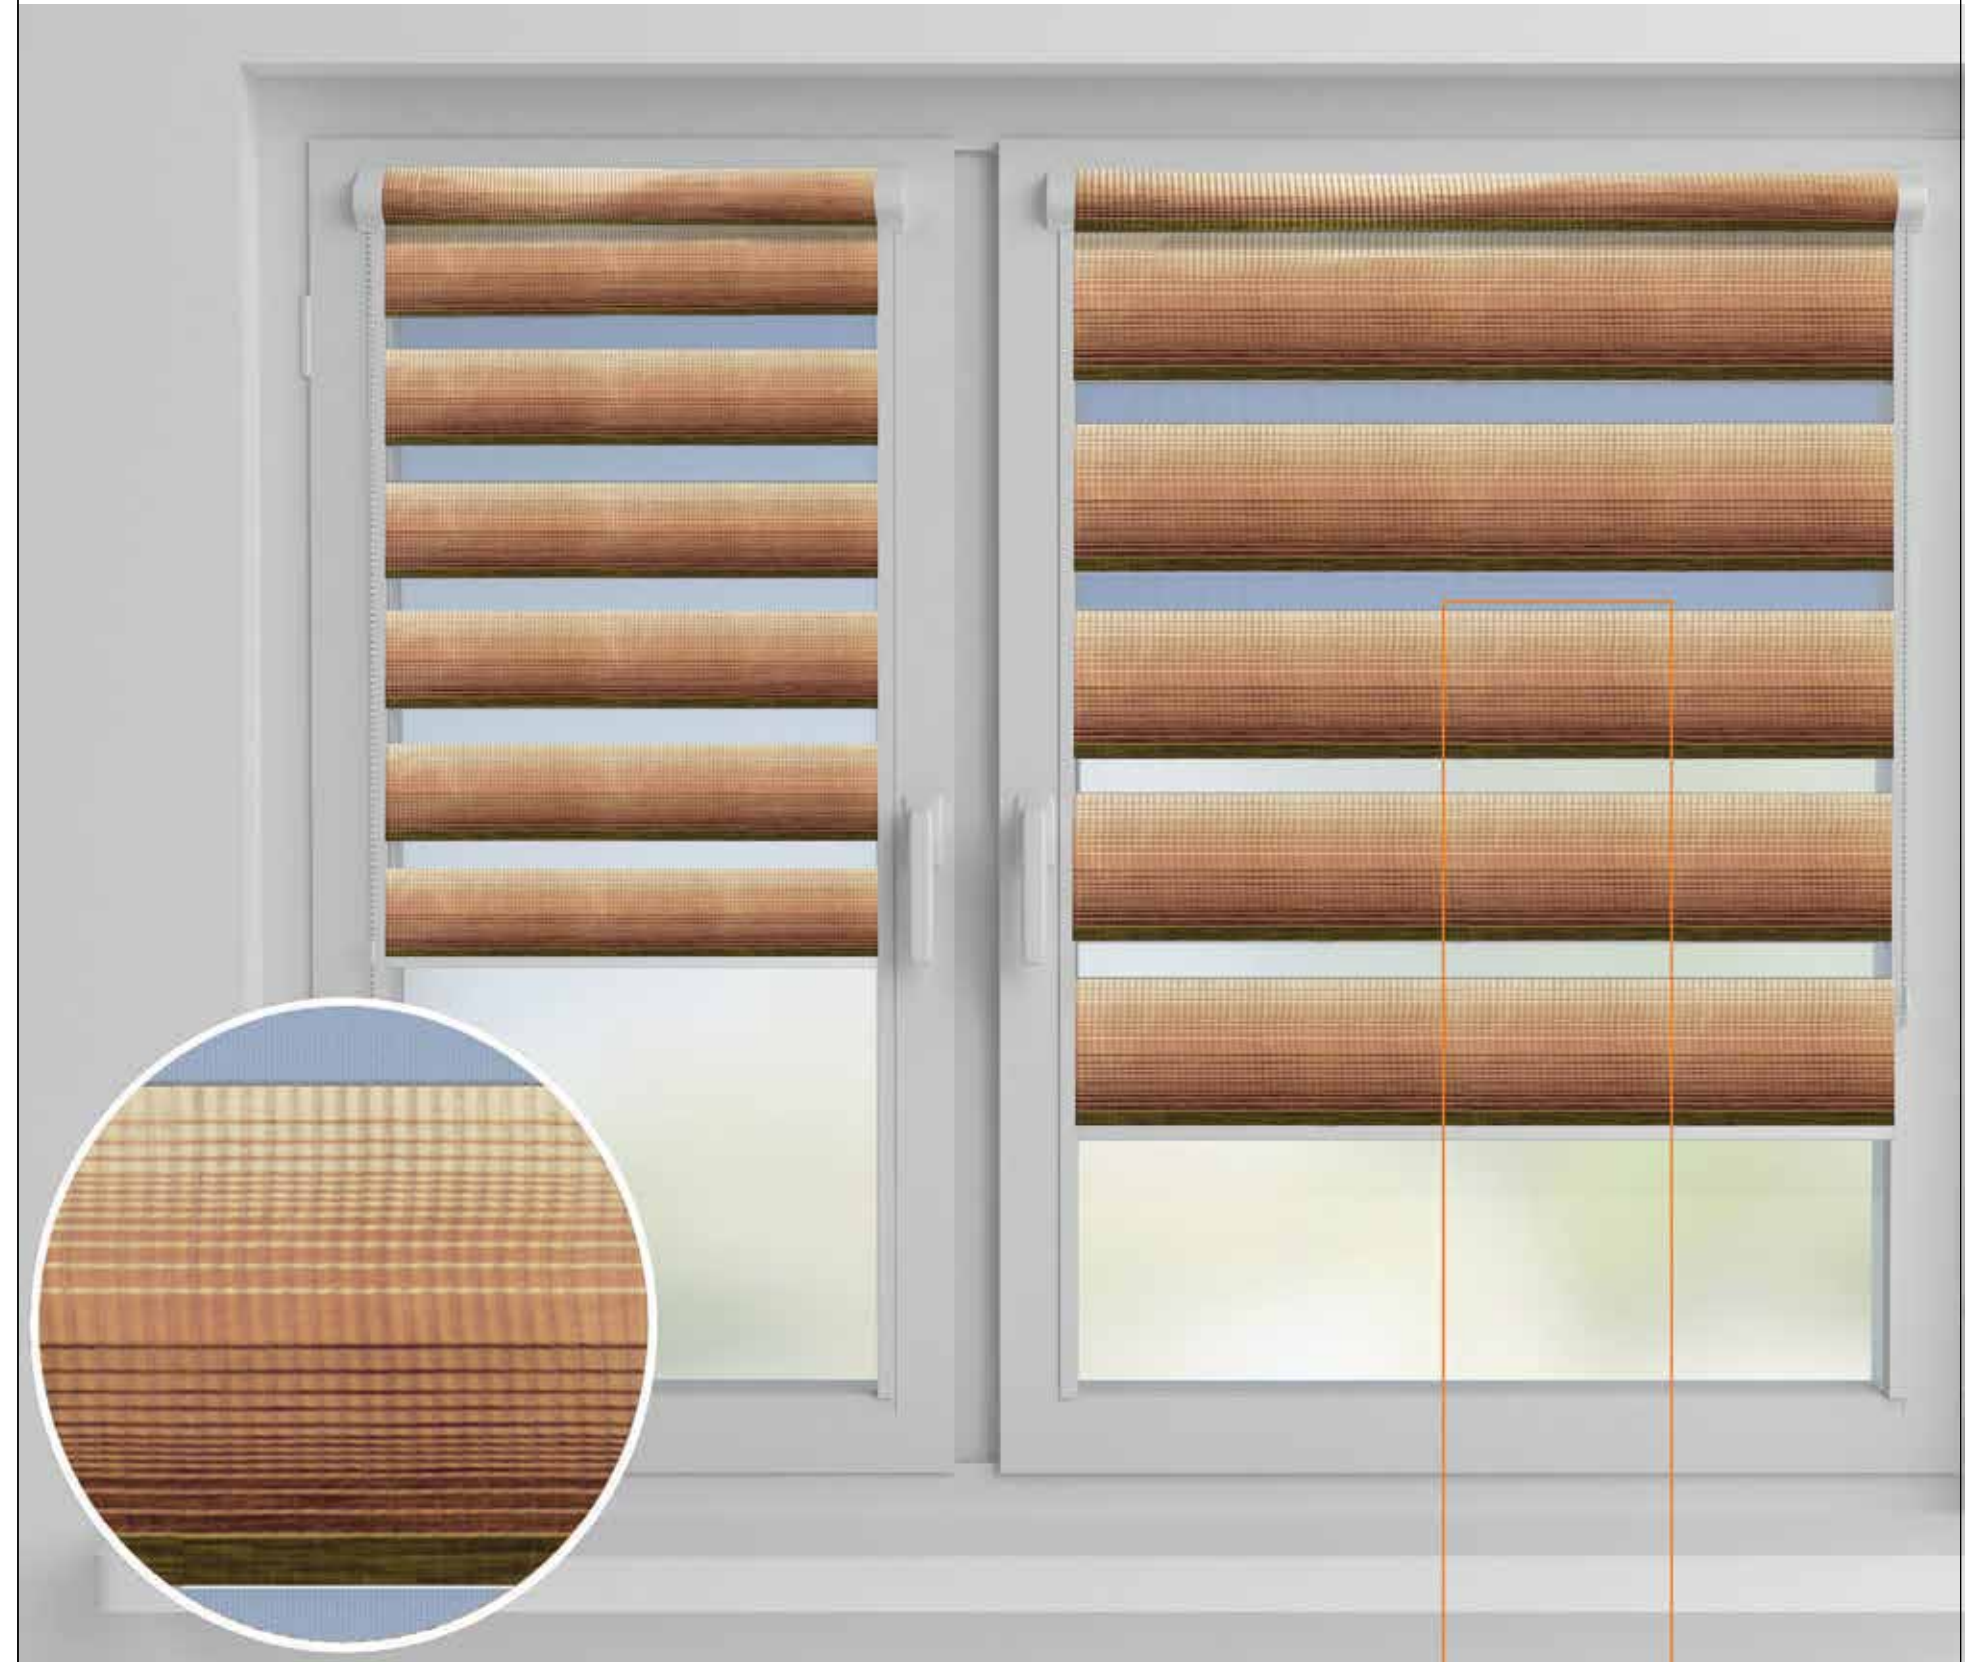

902

903

904

905

CARNIVAL/SERIES

VIENTO BLINDS

TECHNICAL DATA
Extraction Formaldehyde Amount < 30p.p.m.
Color Fastness to light upto4-5 Grade

CALIBER/SERIES